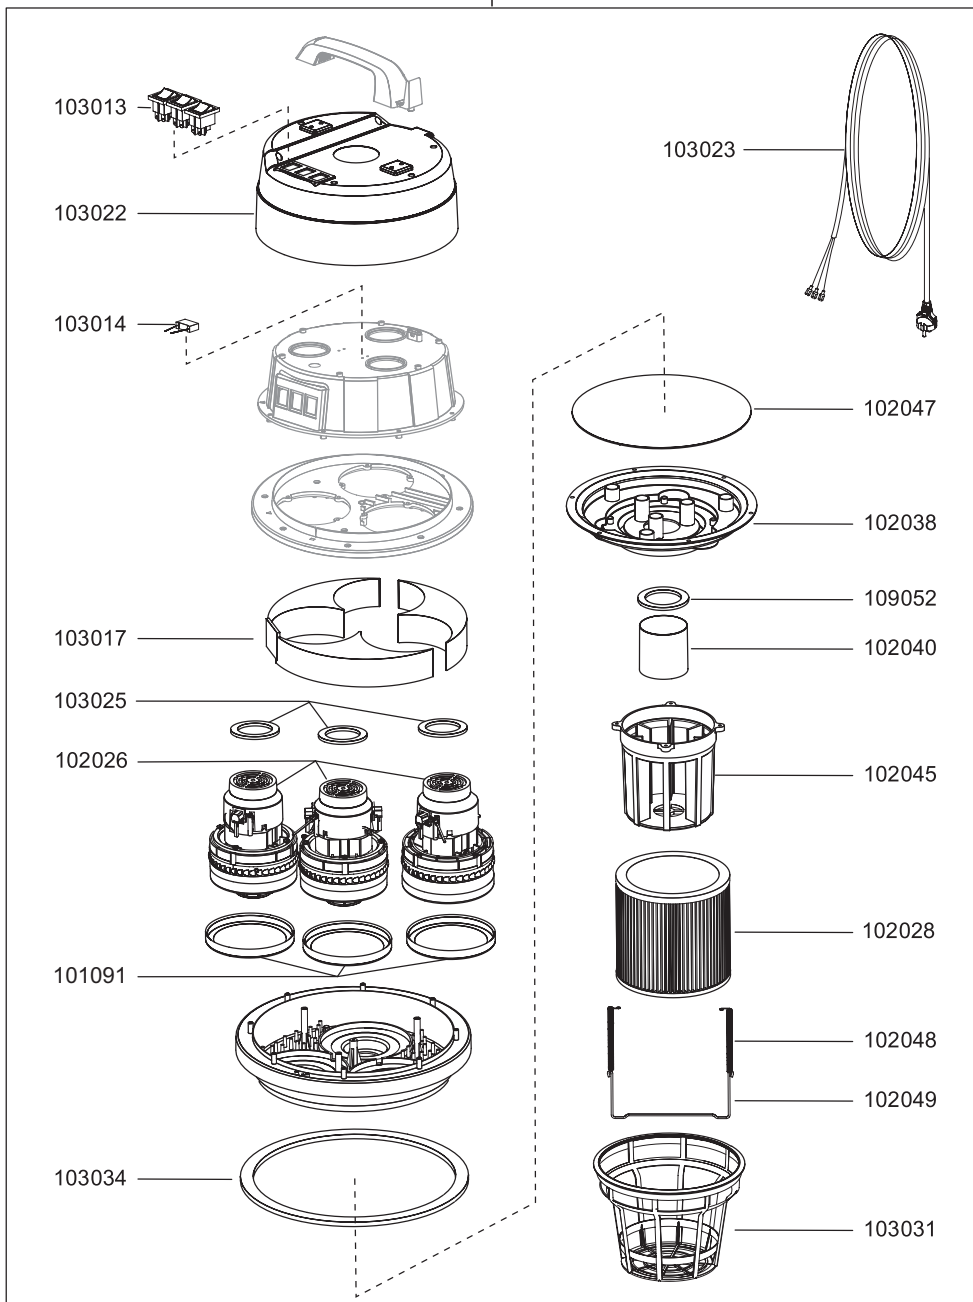

103032

N 77/3 E

item no. description

spare parts wet and dry vacuum N 77/3 E

101091	motor bearing bottom
102026	vacuum motor, 1200 Watt
102028	filter cartridge Teflon N55/77/80
102038	cover bottom
102040	floater
102045	floater basket
102047	sealing tape narrow
102048	pull-spring stainless steel
102049	bracket stainless steel
103013	switch, red
103014	condensator 0,1 ?F
103017	segment piece sponge
103022	cover
103023	power cord, 15m, black
103025	cellular rubber ring
103031	filter basket insert
103032	vacuum head complete
103034	sealing tape broad
109052	seal, floater

N 77/3 E

item no. description

spare parts wet and dry vacuum N 77/3 E

102013	vacuum hose with handle for container D38, 3m
102016	crevice nozzle, D38, 240mm
102017	furniture nozzle, D38
102018	vacuum tube, D38, stainless steel
102020	hose sleeve
102021	latch
102024	inlet D38 complete
102027	castor, D85
102028	filter cartridge Teflon N55/77/80
102031	fleece filter bag
102054	sleeve
102061	handle with hose connector D38, antistatic
102124	wet floor nozzle, D38, 450mm, with parking hook
102125	dry floor nozzle, D38, 450mm, with parking hook
103011	fleece filter basket
103012	back wheel
103033	wheel kit
103037	chassis complete incl. handle, wheels, castors

accessory N 77/3 E

102028	filter cartridge Teflon N55/77/80
102031	fleece filter bag
102032	vacuum hose, D38, 15m
102057	vacuum hose per meter, D38
102111	vacuum hose per meter, D38, antistatic, oil resistant
102116	vacuum hose with handle for container D38, 3m, antistatic
102063	coupling housing electroconductive
102126	spare lip set 450mm for 102124
102127	set of brush strips 450mm for 102125