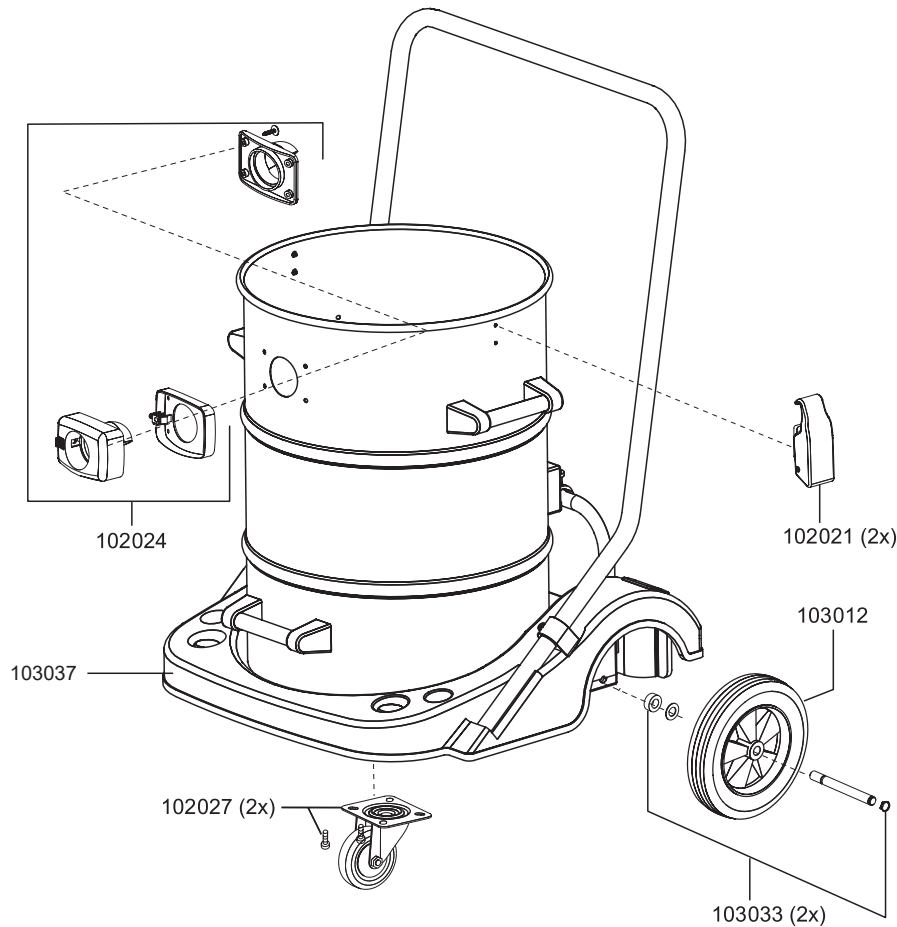

103032

N 77/3 E

item no. description

spare parts wet and dry vacuum N 77/3 E

101091	motor bearing bottom
102026	vacuum motor, 1200 Watt
102028	filter cartridge Teflon N55/77/80
102038	cover bottom
102040	floater
102045	floater basket
102047	sealing tape narrow
102048	pull-spring stainless steel
102049	bracket stainless steel
103013	switch, red
103014	condensator 0,1 ?F
103017	segment piece sponge
103022	cover
103023	power cord, 15m, black
103025	cellular rubber ring
103031	filter basket insert
103032	vacuum head complete
103034	sealing tape broad
109052	seal, floater

N 77/3 E

item no. description

spare parts wet and dry vacuum N 77/3 E

102013	vacuum hose with handle for container D38, 3m
102016	crevice nozzle, D38, 240mm
102017	furniture nozzle, D38
102018	vacuum tube, D38, stainless steel
102020	hose sleeve
102021	latch
102024	inlet D38 complete
102027	castor, D85
102028	filter cartridge Teflon N55/77/80
102031	fleece filter bag
102054	sleeve
102061	handle with hose connector D38, antistatic
102124	wet floor nozzle, D38, 450mm, with parking hook
102125	dry floor nozzle, D38, 450mm, with parking hook
103011	fleece filter basket
103012	back wheel
103033	wheel kit
103037	chassis complete incl. handle, wheels, castors

accessory N 77/3 E

102028	filter cartridge Teflon N55/77/80
102031	fleece filter bag
102032	vacuum hose, D38, 15m
102057	vacuum hose per meter, D38
102111	vacuum hose per meter, D38, antistatic, oil resistant
102116	vacuum hose with handle for container D38, 3m, antistatic
102063	coupling housing electroconductive
102126	spare lip set 450mm for 102124
102127	set of brush strips 450mm for 102125