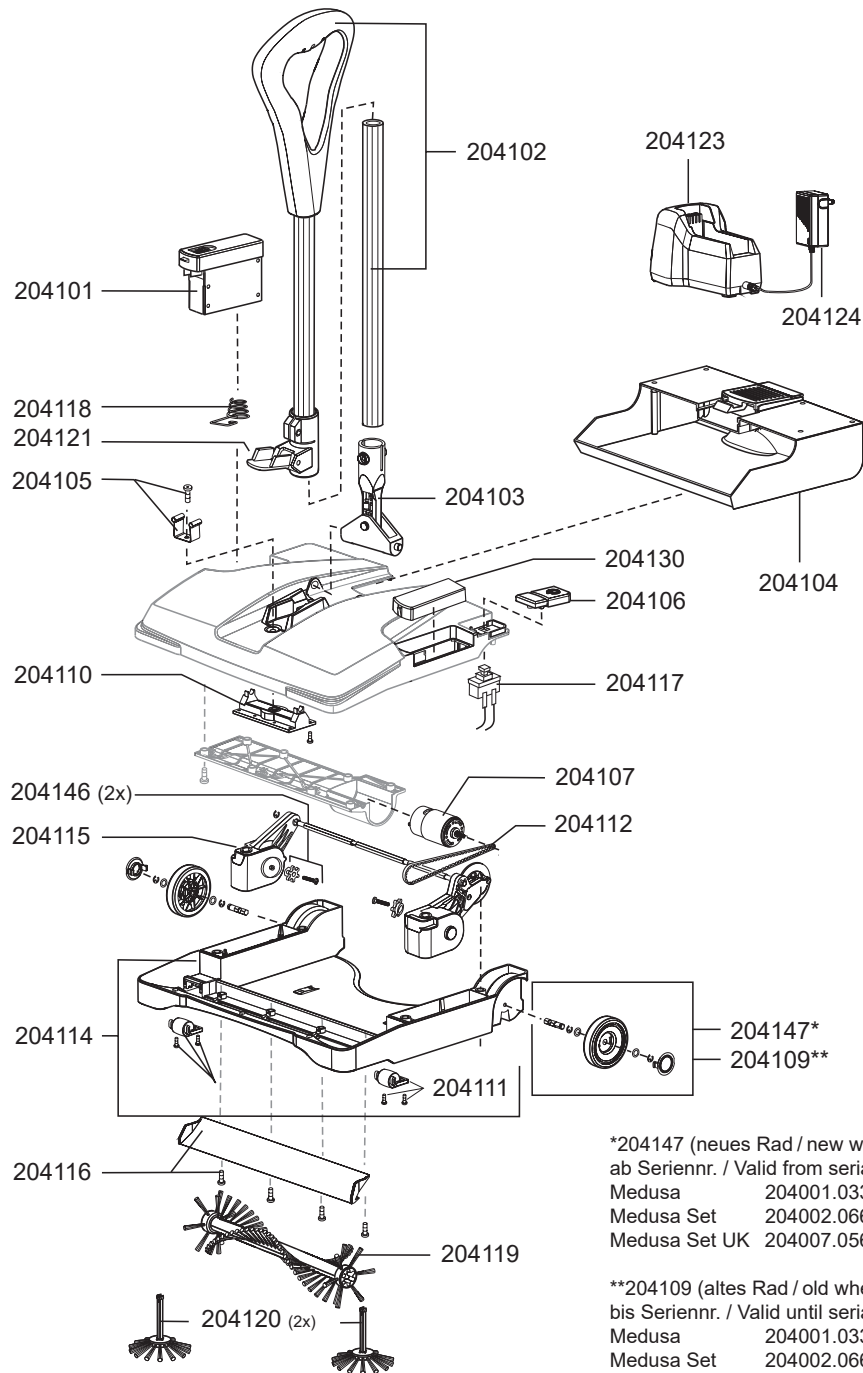

# MEDUSA

item no. description

## spare parts battery sweeper Medusa

204101	battery, lithium-ion
204102	telescopic pole incl. handle
204103	angle for telescopic pole
204104	waste container
204105	clip
204106	power button
204107	engine
204109	back wheel, rubber (1 piece)
204110	spherical bearings
204111	set of front wheels
204112	belt
204114	housing bottom
204115	swingarm
204116	edge set
204117	switch electrical
204118	spring for battery
204119	main brush
204120	side brush
204121	clip for telescopic handle
204123	quick charging unit without adapter
204124	adapter for quick charging unit
204130	cover cap
204147	back wheel, rubber (1 piece)

## accessory battery sweeper Medusa

204116	edge set
204119	main brush
204120	side brush

\*204147 (neues Rad / new wheel)  
ab Seriennr. / Valid from serial no.:  
Medusa 204001.03375  
Medusa Set 204002.06698  
Medusa Set UK 204007.05610

\*\*204109 (altes Rad / old wheel)  
bis Seriennr. / Valid until serial no.:  
Medusa 204001.03374  
Medusa Set 204002.06697  
Medusa Set UK 204007.05609