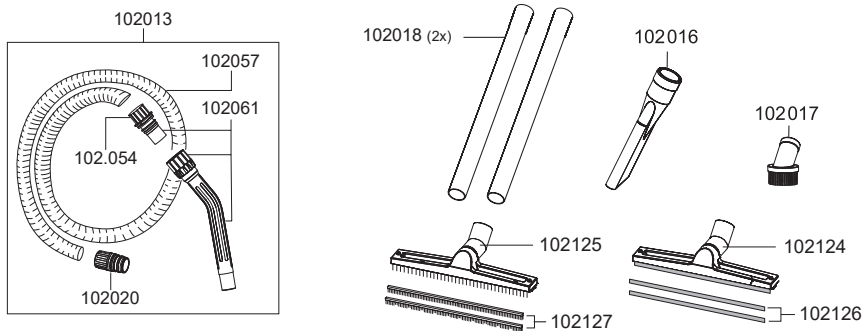

## spare parts wet and dry vacuum KETOS N 81/2 K

103019	valve plate
106016	switch, electrical
109117	vacuum motor, 1300 Watt
109012	spring for key button
109025	wire set, switch
109030	motor bearing top
109052	seal, floater
109054	floater
109055	floater housing
111103	key button
112100	vacuum head complete
112102	cover
112103	cable hook set
112105	filter sponge, fan housing
112106	regulation switch
112107	airflow housing, bottom
112108	blow-out function
112109	sealing tape
112110	filter sponge, motor
112111	gasket ring for vacuum motor
112112	sealing tape
112113	sealing tape
112114	base plate
112115	vacuum valve
112116	sealing tape
112117	base plate, airflow
112119	latch
112120	strain relief
112121	base plate
112122	seal, base plate
112123	screw
112135	power cord, 10m
112143	motor bearing bottom
112144	filter cassette
112145	filter sponge, blow-out exit

## spare parts wet and dry vacuum KETOS N 81/2 K

102013	vacuum hose with handle for container D38, 3m
102016	crevice nozzle, D38, 240mm
102017	furniture nozzle, D38
102018	vacuum tube, D38, stainless steel
102019	back wheel
102020	hose sleeve
102024	inlet D38 complete
102031	fleece filter bag
102054	sleeve
102061	handle with hose connector D38, antistatic
102124	wet floor nozzle, D38, 450mm, with parking hook
102125	dry floor nozzle, D38, 450mm, with parking hook
104010	castor, D70
104011	bearing plate
104012	wheel axis
104016	clamp for bracket
104019	clip for drain hose
109057	cyclone insert
109058	filter cartridge, HEPA 13
112131	container complete
112132	accessory storage
112133	waste water hose
112134	latch