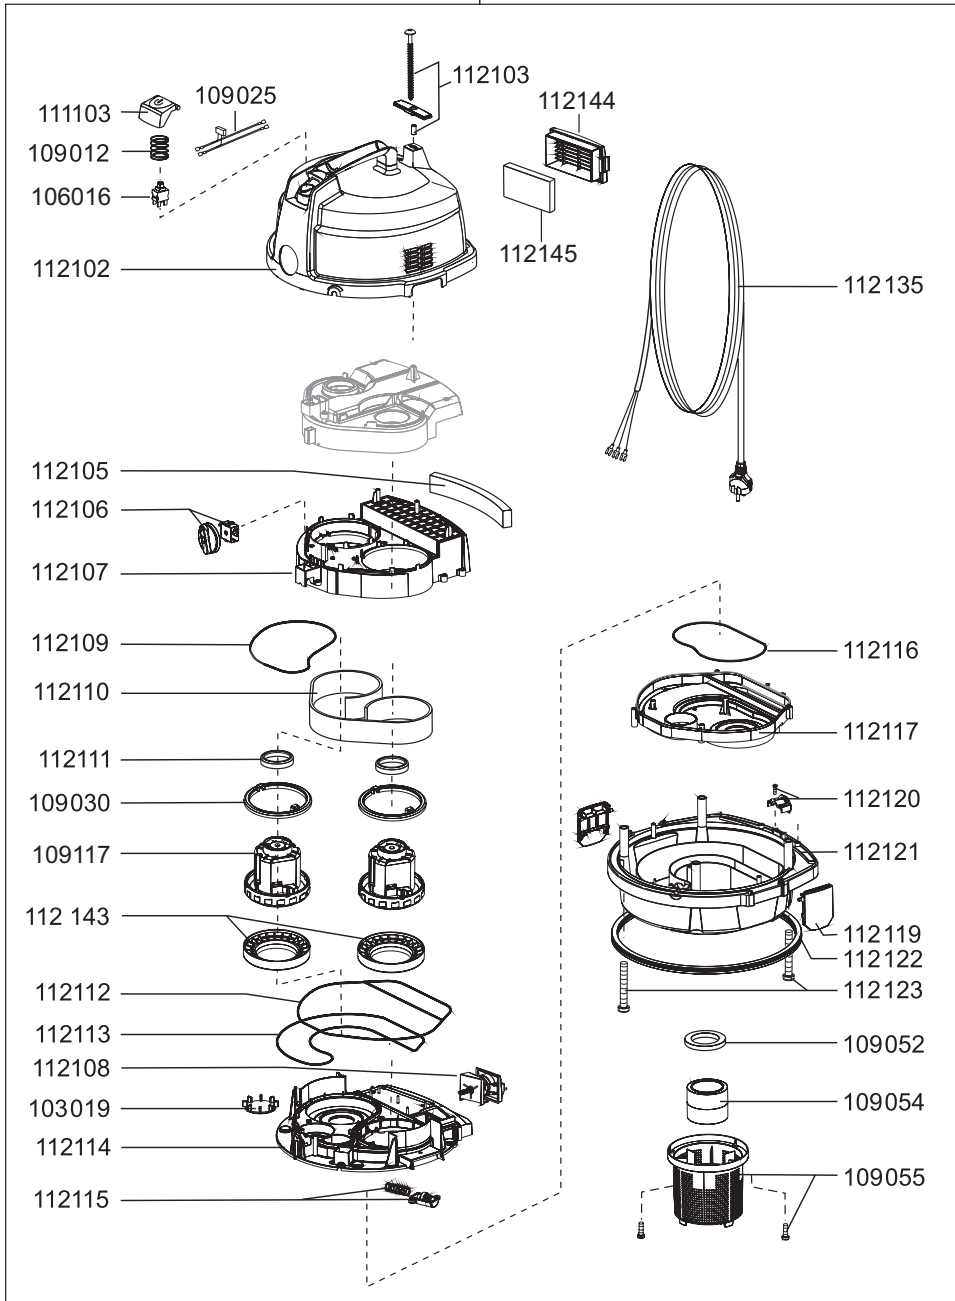

# KETOS 81 K

item no. description

## spare parts wet and dry vacuum KETOS N 81/2 K

103019	valve plate
106016	switch, electrical
109117	vacuum motor, 1300 Watt
109012	spring for key button
109025	wire set, switch
109030	motor bearing top
109052	seal, floater
109054	floater
109055	floater housing
111103	key button
112100	vacuum head complete
112102	cover
112103	cable hook set
112105	filter sponge, fan housing
112106	regulation switch
112107	airflow housing, bottom
112108	blow-out function
112109	sealing tape
112110	filter sponge, motor
112111	gasket ring for vacuum motor
112112	sealing tape
112113	sealing tape
112114	base plate
112115	vacuum valve
112116	sealing tape
112117	base plate, airflow
112119	latch
112120	strain relief
112121	base plate
112122	seal, base plate
112123	screw
112135	power cord, 10m
112143	motor bearing bottom
112144	filter cassette
112145	filter sponge, blow-out exit

## spare parts wet and dry vacuum KETOS N 81/2 K

102013	vacuum hose with handle for container D38, 3m
102016	crevice nozzle, D38, 240mm
102017	furniture nozzle, D38
102018	vacuum tube, D38, stainless steel
102019	back wheel
102020	hose sleeve
102024	inlet D38 complete
102031	fleece filter bag
102054	sleeve
102061	handle with hose connector D38, antistatic
102124	wet floor nozzle, D38, 450mm, with parking hook
102125	dry floor nozzle, D38, 450mm, with parking hook
104010	castor, D70
104011	bearing plate
104012	wheel axis
104016	clamp for bracket
104019	clip for drain hose
109057	cyclone insert
109058	filter cartridge, HEPA 13
112131	container complete
112132	accessory storage
112133	waste water hose
112134	latch