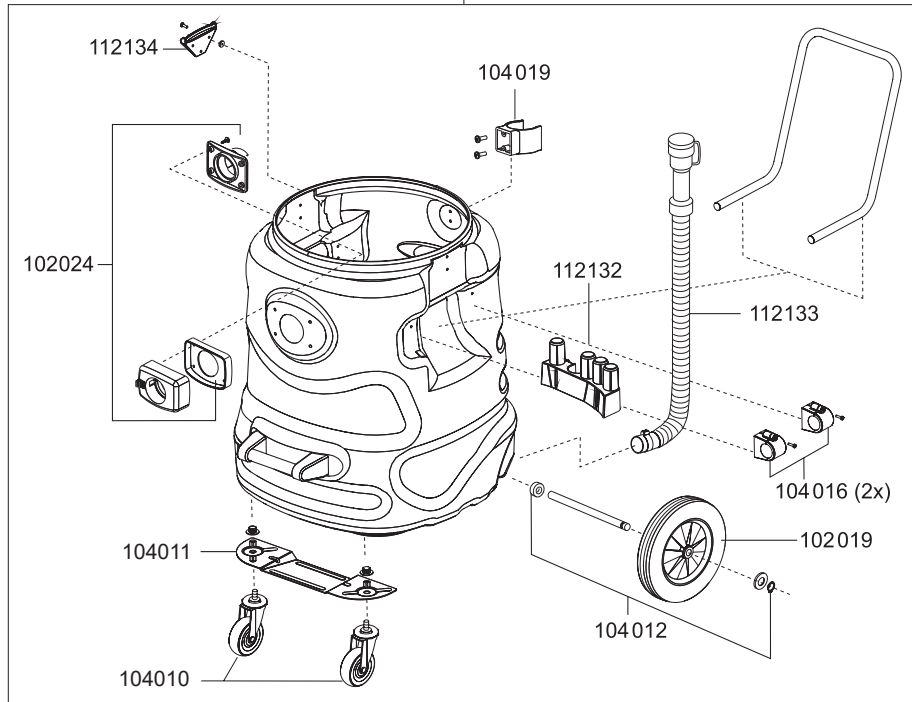

# KETOS 81 K

item no. description

## spare parts wet and dry vacuum KETOS N 81/2 K

103019	valve plate
106016	switch, electrical
109117	vacuum motor, 1300 Watt
109012	spring for key button
109025	wire set, switch
109030	motor bearing top
109052	seal, floater
109054	floater
109055	floater housing
111103	key button
112100	vacuum head complete
112102	cover
112103	cable hook set
112105	filter sponge, fan housing
112106	regulation switch
112107	airflow housing, bottom
112108	blow-out function
112109	sealing tape
112110	filter sponge, motor
112111	gasket ring for vacuum motor
112112	sealing tape
112113	sealing tape
112114	base plate
112115	vacuum valve
112116	sealing tape
112117	base plate, airflow
112119	latch
112120	strain relief
112121	base plate
112122	seal, base plate
112123	screw
112135	power cord, 10m
112143	motor bearing bottom
112144	filter cassette
112145	filter sponge, blow-out exit

## spare parts wet and dry vacuum KETOS N 81/2 K

102013	vacuum hose with handle for container D38, 3m
102016	crevice nozzle, D38, 240mm
102017	furniture nozzle, D38
102018	vacuum tube, D38, stainless steel
102019	back wheel
102020	hose sleeve
102024	inlet D38 complete
102031	fleece filter bag
102054	sleeve
102061	handle with hose connector D38, antistatic
102124	wet floor nozzle, D38, 450mm, with parking hook
102125	dry floor nozzle, D38, 450mm, with parking hook
104010	castor, D70
104011	bearing plate
104012	wheel axis
104016	clamp for bracket
104019	clip for drain hose
109057	cyclone insert
109058	filter cartridge, HEPA 13
112131	container complete
112132	accessory storage
112133	waste water hose
112134	latch