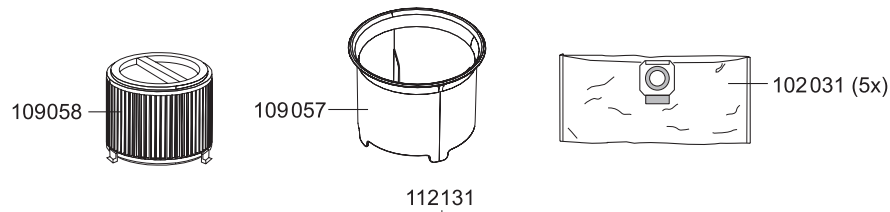

# KETOS 81 K

item no. description

## spare parts wet and dry vacuum KETOS N 81/2 K

103019	valve plate
106016	switch, electrical
109117	vacuum motor, 1300 Watt
109012	spring for key button
109025	wire set, switch
109030	motor bearing top
109052	seal, floater
109054	floater
109055	floater housing
111103	key button
112100	vacuum head complete
112102	cover
112103	cable hook set
112105	filter sponge, fan housing
112106	regulation switch
112107	airflow housing, bottom
112108	blow-out function
112109	sealing tape
112110	filter sponge, motor
112111	gasket ring for vacuum motor
112112	sealing tape
112113	sealing tape
112114	base plate
112115	vacuum valve
112116	sealing tape
112117	base plate, airflow
112119	latch
112120	strain relief
112121	base plate
112122	seal, base plate
112123	screw
112135	power cord, 10m
112143	motor bearing bottom
112144	filter cassette
112145	filter sponge, blow-out exit

## spare parts wet and dry vacuum KETOS N 81/2 K

102013	vacuum hose with handle for container D38, 3m
102016	crevice nozzle, D38, 240mm
102017	furniture nozzle, D38
102018	vacuum tube, D38, stainless steel
102019	back wheel
102020	hose sleeve
102024	inlet D38 complete
102031	fleece filter bag
102054	sleeve
102061	handle with hose connector D38, antistatic
102124	wet floor nozzle, D38, 450mm, with parking hook
102125	dry floor nozzle, D38, 450mm, with parking hook
104010	castor, D70
104011	bearing plate
104012	wheel axis
104016	clamp for bracket
104019	clip for drain hose
109057	cyclone insert
109058	filter cartridge, HEPA 13
112131	container complete
112132	accessory storage
112133	waste water hose
112134	latch