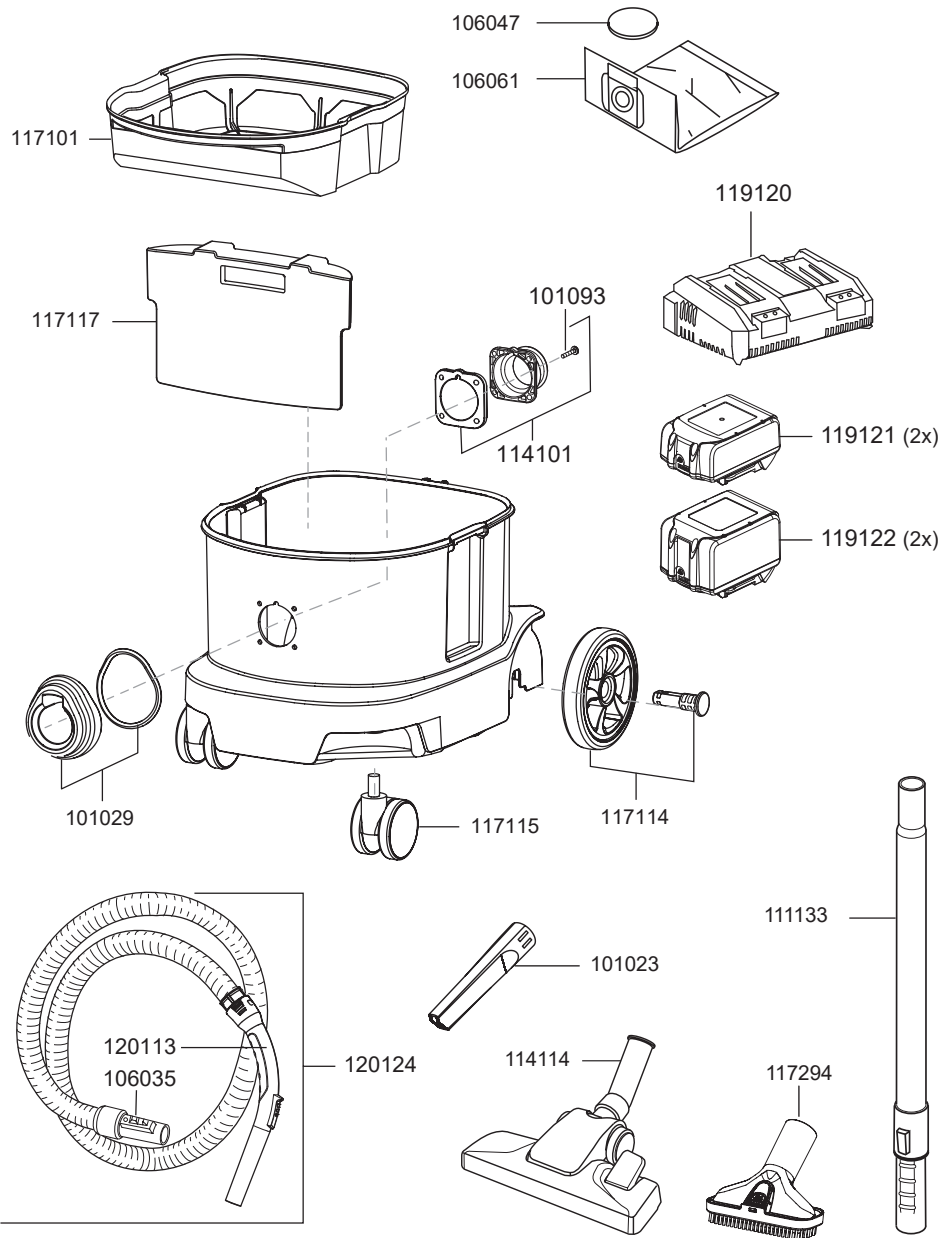

ERA iGO

item no. description

spare parts dry vacuum ERA iGO

106018	latch, red
111132	filter cassette HEPA13
114105	battery, 18V 7,5Ah
117121	LED Era
120100	vacuum motor 300W
120104	motor bearing bottom
120105	motor bearing top
120106	power electronics
120107	display
120114	double leg spring
120115	push push latches
120119	handle
120121	battery slot incl. wire set
120122	carrying belt
120126	spare parts for 130 E Set
120127	seal set
120128	filter cassette HEPA13, Maximus
204117	switch electrical

item no. description

spare parts dry vacuum ERA iGO

101023	crevice nozzle, D32, 220mm
101029	coupling housing set
101093	screw 4x25
106035	hose connector D32 for container D32
106047	motor fleece filter Floory, Era, T11
106061	fleece filter bag HEPA 13 (PU=10pcs.)
111133	telescopic vacuum tube, D32, stainless steel
114101	adapter for fleece filter bag
114114	combi nozzle, D32, 280mm
117101	filter basket Era
117114	back wheel Era TEC, Era PRO, rubber
117115	castor, D60, rubber
117117	case for filterbag
117294	2in1 upholstery nozzle, D32, 130mm
119120	charger, external
119121	battery, 18V 5Ah
119122	battery, 18V 7,5Ah
120113	handle D32 with hose connector, antistatic
120124	vacuum hose, D32, 2 m, antistatic

spare parts dry vacuum ERA iGO

106013	fleece filter bag Era/Maximus/T11/Floory (10pcs.)
106014	fleece filter bag Era/Maximus/T11/Floory (250pcs.)
106061	fleece filter bag HEPA 13 (PU=10pcs.)
106044	vacuum hose per meter, D32
106067	vacuum hose per meter, D32, antistatic, oil resist
109111	vacuum hose, D32, 3m, antistat., oil resist., N28/Artos
111133	telescopic vacuum tube, D32, stainless steel
111193	filter cassette HEPA14
101104	set of brush strips 360mm for 111.207 (horse hair)
117117	case for filterbag
117148	handle D32 with hose connector D32
119120	charger, external
119121	battery, 18V 5Ah
119122	battery, 18V 7,5Ah