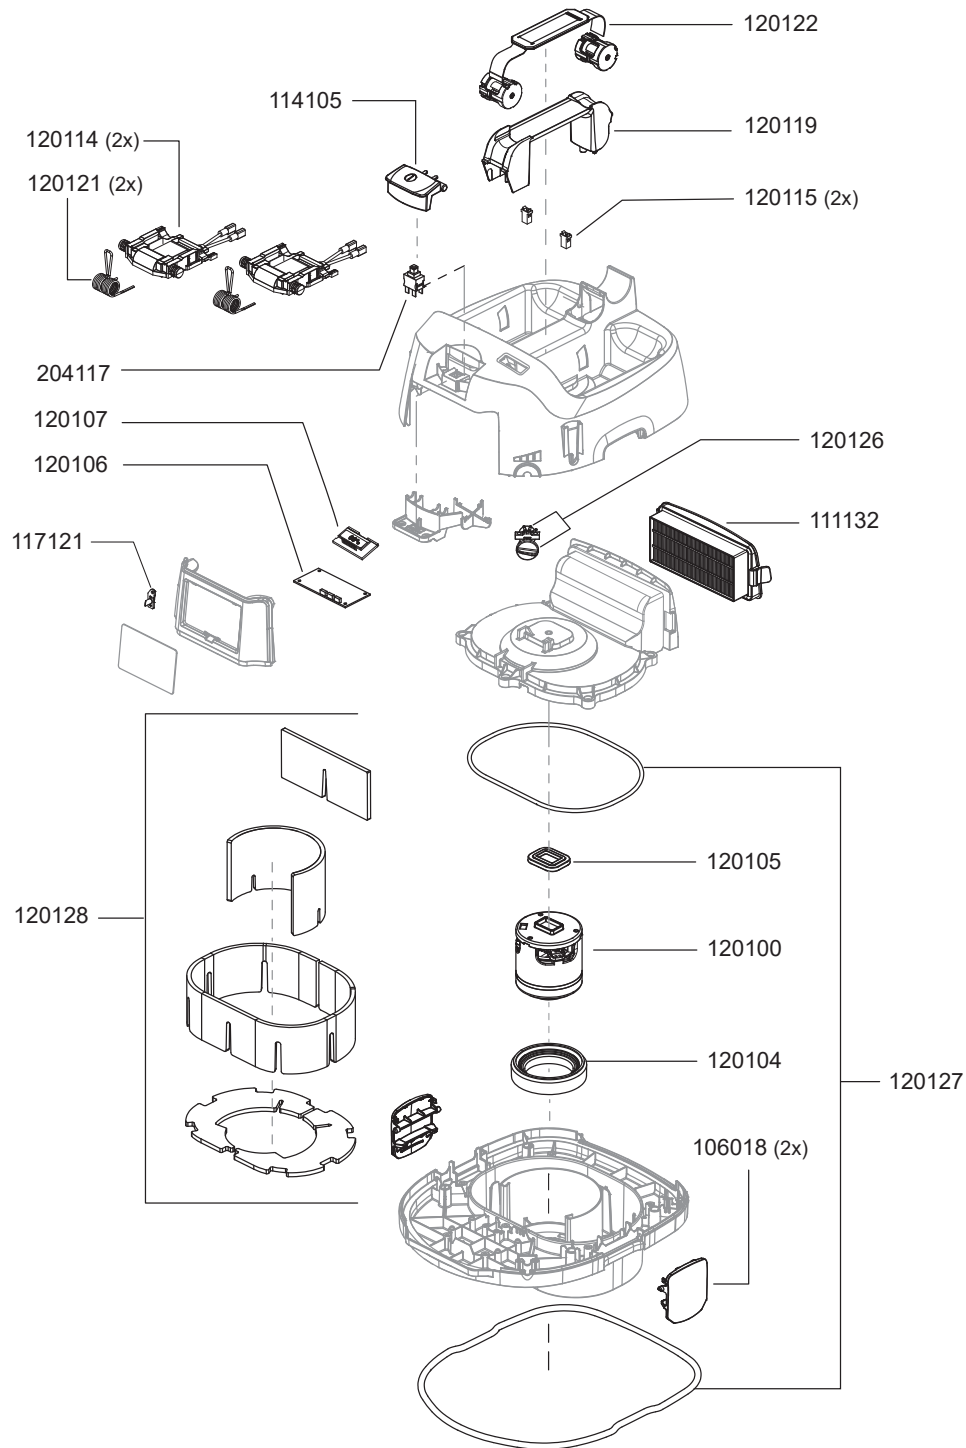

ERA iGO

item no. description

spare parts dry vacuum ERA iGO

106018	latch, red
111132	filter cassette HEPA13
114105	battery, 18V 7,5Ah
117121	LED Era
120100	vacuum motor 300W
120104	motor bearing bottom
120105	motor bearing top
120106	power electronics
120107	display
120114	double leg spring
120115	push push latches
120119	handle
120121	battery slot incl. wire set
120122	carrying belt
120126	spare parts for 130 E Set
120127	seal set
120128	filter cassette HEPA13, Maximus
204117	switch electrical

item no. description

spare parts dry vacuum ERA iGO

101023	crevice nozzle, D32, 220mm
101029	coupling housing set
101093	screw 4x25
106035	hose connector D32 for container D32
106047	motor fleece filter Floory, Era, T11
106061	fleece filter bag HEPA 13 (PU=10pcs.)
111133	telescopic vacuum tube, D32, stainless steel
114101	adapter for fleece filter bag
114114	combi nozzle, D32, 280mm
117101	filter basket Era
117114	back wheel Era TEC, Era PRO, rubber
117115	castor, D60, rubber
117117	case for filterbag
117294	2in1 upholstery nozzle, D32, 130mm
119120	charger, external
119121	battery, 18V 5Ah
119122	battery, 18V 7,5Ah
120113	handle D32 with hose connector, antistatic
120124	vacuum hose, D32, 2 m, antistatic

spare parts dry vacuum ERA iGO

106013	fleece filter bag Era/Maximus/T11/Floory (10pcs.)
106014	fleece filter bag Era/Maximus/T11/Floory (250pcs.)
106061	fleece filter bag HEPA 13 (PU=10pcs.)
106044	vacuum hose per meter, D32
106067	vacuum hose per meter, D32, antistatic, oil resist
109111	vacuum hose, D32, 3m, antistat., oil resist., N28/Artos
111133	telescopic vacuum tube, D32, stainless steel
111193	filter cassette HEPA14
101104	set of brush strips 360mm for 111.207 (horse hair)
117117	case for filterbag
117148	handle D32 with hose connector D32
119120	charger, external
119121	battery, 18V 5Ah
119122	battery, 18V 7,5Ah