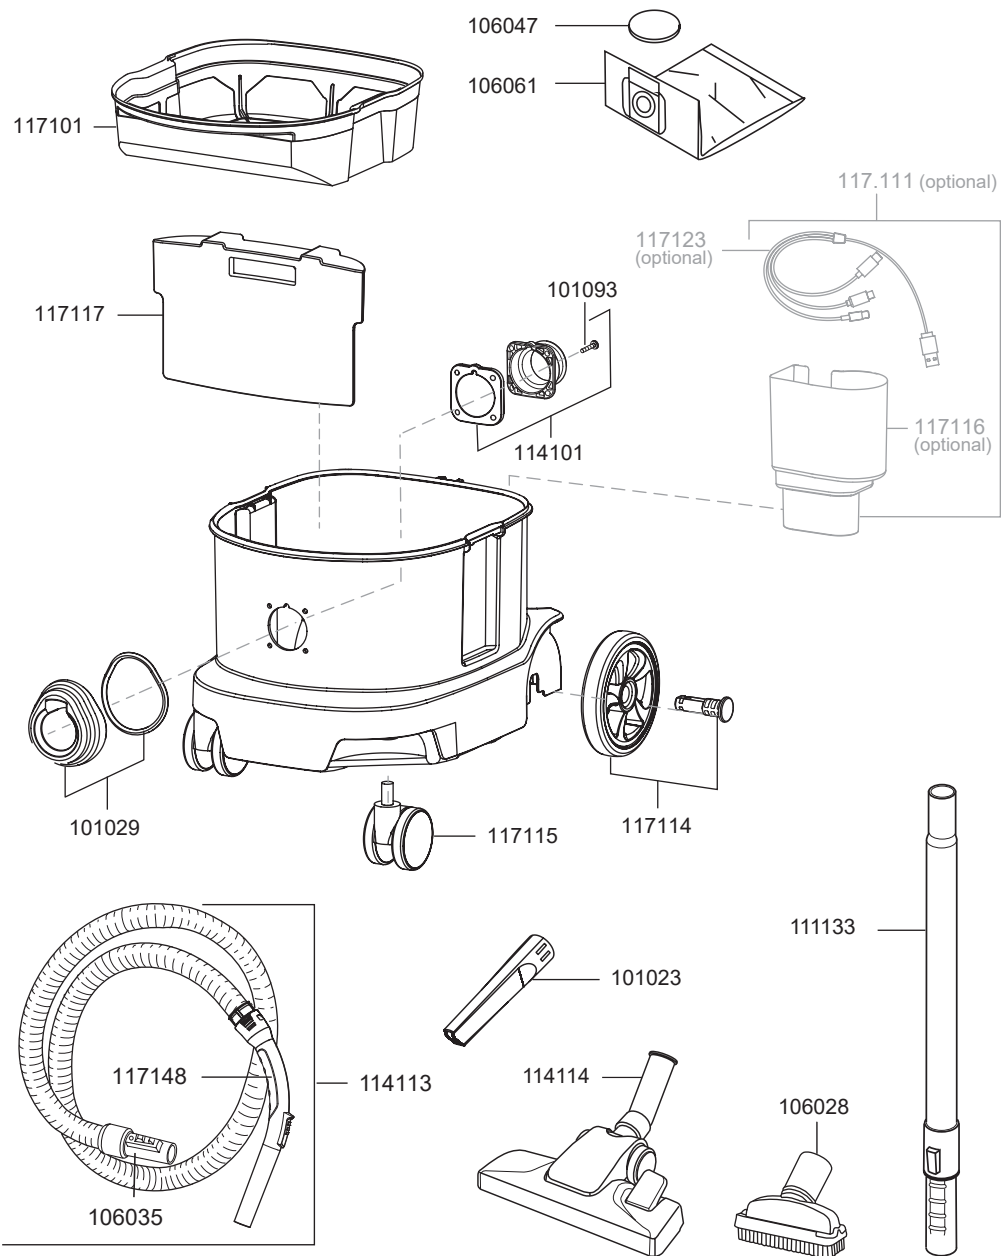

ERA TEC

item no. description

spare parts dry vacuum ERA TEC

106016	switch, electrical
106018	latch, red
106019	filter holder
111132	filter cassette HEPA 13
114105	key button
114107	motor bearing bottom
114108	motor bearing top
114109	vacuum motor, 700 Watt
117102	seal set
117103	filter sponge set
117104	wheel set for cable rewind
117105	handle complete
117106	stake plug
117107	cable rewind
117118	performance regulator elect.
117119	USB socket
117120	power control
117121	LED Era TEC / PRO
117125	wire set
117133	power cord, 12 m, red, pluggable
117146	logo label neutral

ERA TEC

item no. description

spare parts dry vacuum ERA TEC

101023	crevice nozzle, Ø-32, 220mm
101029	coupling housing set
101093	screw coupling housing
106028	upholstery nozzle, Ø-32, 115mm
106035	hose connector for container D32
106047	motor fleece filter
106061	fleece filter bag HEPA 13 (PU=10pcs.)
111133	telescopic vacuum tube, Ø-32, stainless steel
114101	adapter for fleece filter bag
114113	vacuum hose, Ø-32, 2,5m
114114	combi nozzle, Ø-32, 280mm
117101	fleece filter basket complete
117114	back wheel, rubber
117115	castor, Ø-60, rubber
117117	case for filterbag

accessory ERA TEC

106013	fleece filter bag
106014	fleece filter bag (250pcs.)
106044	vacuum hose per meter, Ø-32
106061	fleece filter bag HEPA 13 (PU=10pcs.)
106067	vacuum hose per meter, D32, antistatic, oil resist
109111	vacuum hose, D32, 3m, antistatic
111128	power cord, 10m, black, pluggable
111133	telescopic vacuum tube, Ø-32, stainless steel
111159	power cord, 15m, black, pluggable
111172	power cord, 15m, red, pluggable
111193	filter cartridge HEPA14
101104	set of brush strips 360mm for 111207 (horse hair)
117111	set storage box and USB cable
117116	storage box
117123	charging cable 3in1
117148	handle with hose connector D32