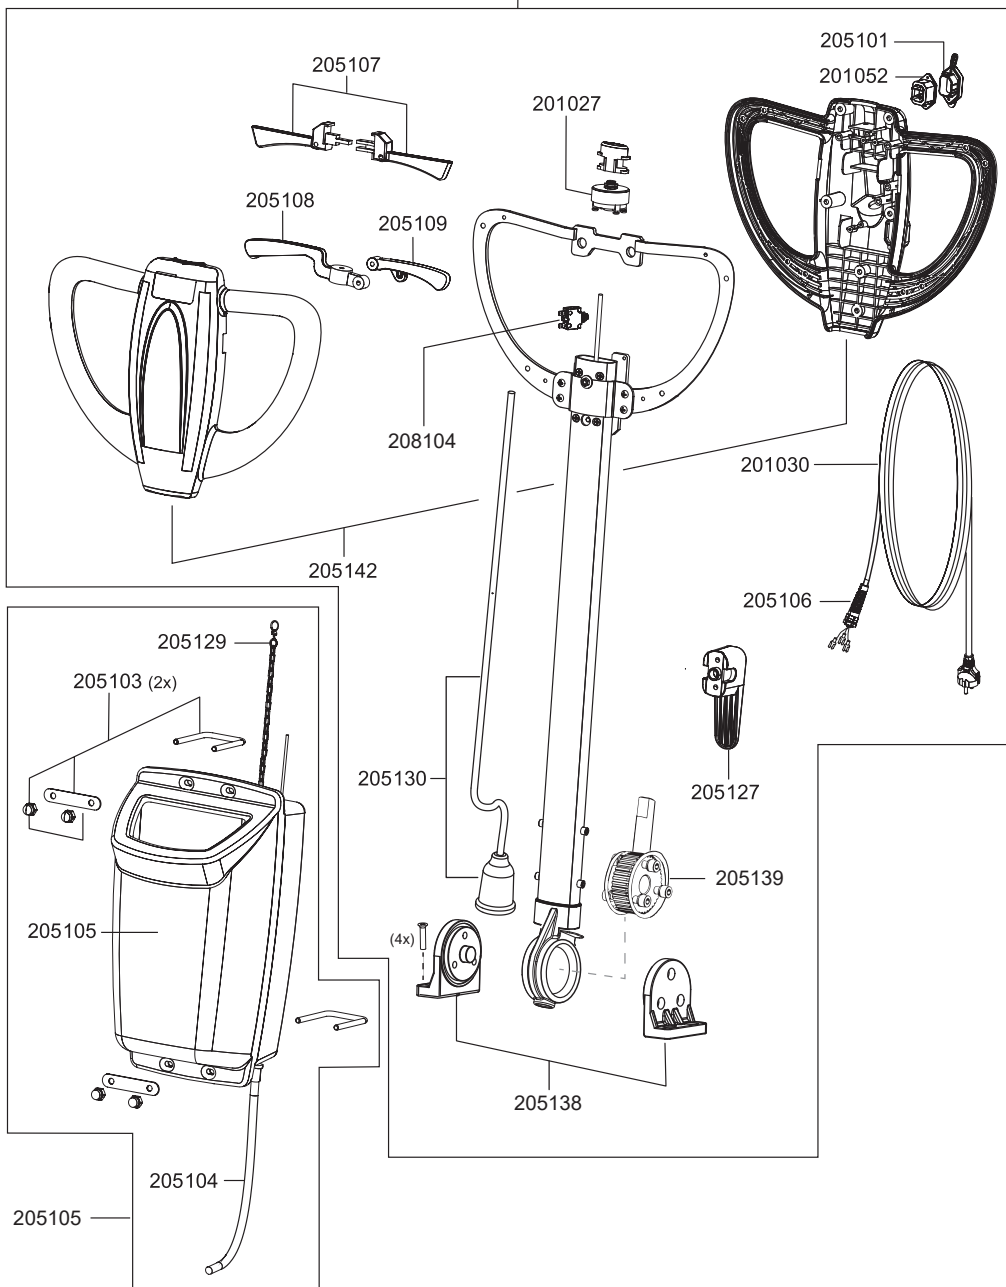

# HERCULES DUO SPEED

item no. description

## Spare parts single disc machine HerculesDuo Speed

201027	switch
201030	power cord, 12m, red
201052	supply unit socket
205103	tank holder complete
205104	hose
205105	water tank complete
205106	strain relief
205107	control lever set
205108	adjusting lever pole
205109	operating lever fresh water
205127	cable hook
205129	chain
205130	power cord for motor 205113
205138	bearing block set
205139	gear wheel set
205142	handhold shell front and back
208104	thermal circuit breaker 15A
208105	operation unit

## Spare parts single disc machine Hercules Duo Speed

203105	flange disc
205112	motor cover
205114	raccord pour tuyeau
205115	wheel axis
205116	back wheel complete
205117	axis fixation
205118	pad holder cover
205119	rubber bumper
205120	brush, 432mm,(soft)
205121	brush, 432mm,(hard)
205122	pad holder, 380mm
208102	motor complete

## Spare parts single disc machine Hercules Duo Speed

201005	pad white (PU=5 pcs.), 17", thickness 20mm
201006	pad red (PU=5 pcs.), 17", thickness 20mm
201007	pad black (PU=5 pcs.), 17", thickness 20mm
201008	pad green (PU=5 pcs.), 17", thickness 20mm
201009	pad, Queen Bonnet, 17"
205131	brush set (205120, 205121, 205122)