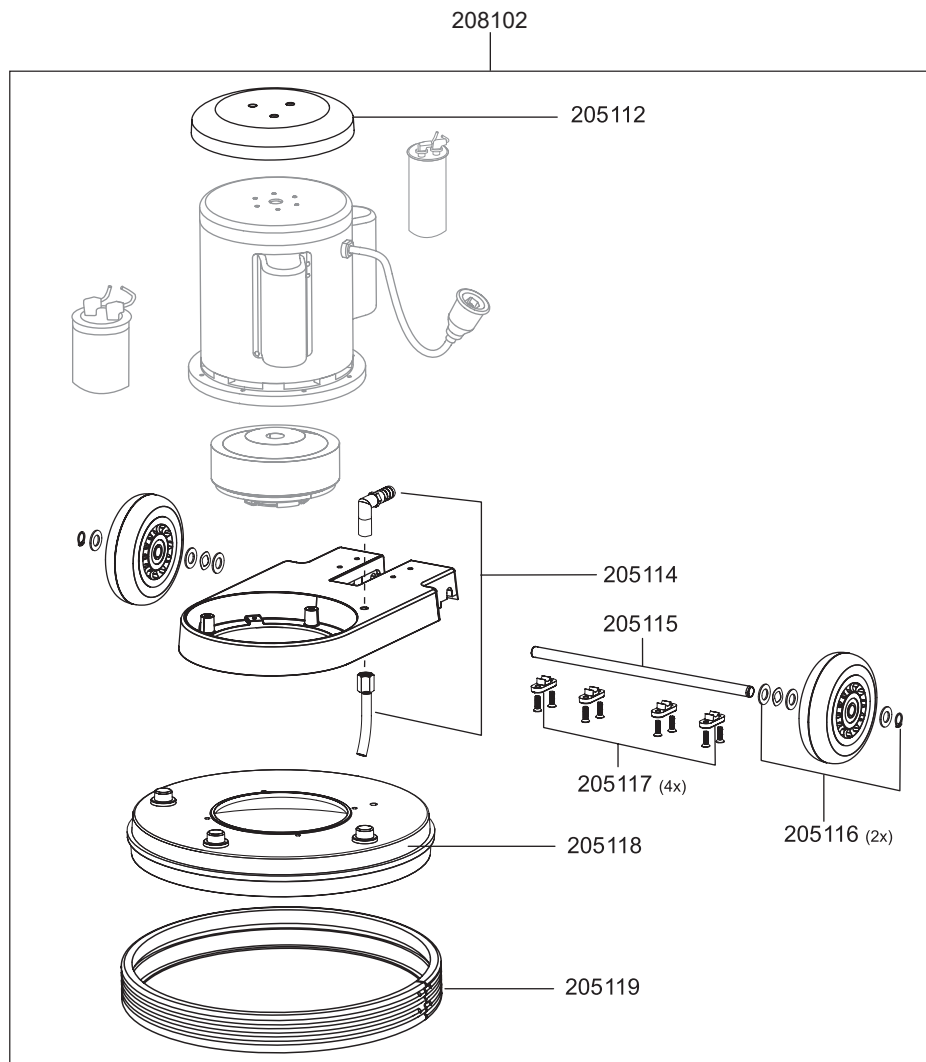

# HERCULES DUO SPEED

item no. description

## Spare parts single disc machine HerculesDuo Speed

201027	switch
201030	power cord, 12m, red
201052	supply unit socket
205103	tank holder complete
205104	hose
205105	water tank complete
205106	strain relief
205107	control lever set
205108	adjusting lever pole
205109	operating lever fresh water
205127	cable hook
205129	chain
205130	power cord for motor 205113
205138	bearing block set
205139	gear wheel set
205142	handhold shell front and back
208104	thermal circuit breaker 15A
208105	operation unit

## Spare parts single disc machine Hercules Duo Speed

203105	flange disc
205112	motor cover
205114	raccord pour tuyeau
205115	wheel axis
205116	back wheel complete
205117	axis fixation
205118	pad holder cover
205119	rubber bumper
205120	brush, 432mm,(soft)
205121	brush, 432mm,(hard)
205122	pad holder, 380mm
208102	motor complete

## Spare parts single disc machine Hercules Duo Speed

201005	pad white (PU=5 pcs.), 17", thickness 20mm
201006	pad red (PU=5 pcs.), 17", thickness 20mm
201007	pad black (PU=5 pcs.), 17", thickness 20mm
201008	pad green (PU=5 pcs.), 17", thickness 20mm
201009	pad, Queen Bonnet, 17"
205131	brush set (205120, 205121, 205122)